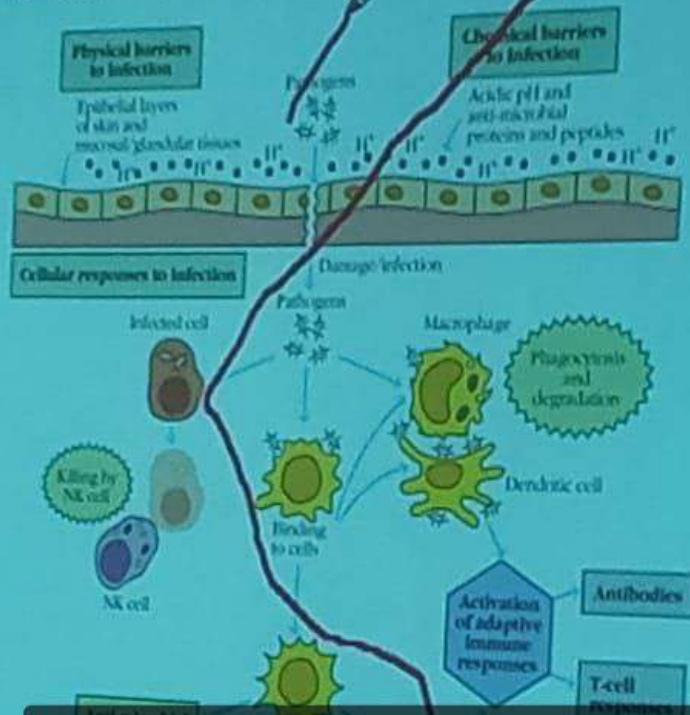

PHYSICS CLUB

Introduction: Nano Science

History of Nanoscience

Lycurgus

ornamental drinking glass made out of dichroic glass—a medium that changes color depending on the direction of the light. When lit from the inside, the cup produces a red glow; when illuminated from the outside, it has an opaque green appearance.

Physics Club Talk, 21/12/21

GPS Map Camera

Balurghat, West Bengal, India
6QHH+WR9, Shibtali, Balurghat, West Bengal 733101, India
Lat 25.229776°
Long 88.779427°
21/12/21 01:26 PM

DCAIT

COMPOONENTS OF G.I.S (GEOGRAPHIC INFORMATION SYSTEM)

- DATA ACQUISITION
- DATA MANAGEMENT AND DEVELOPMENT OF DATABASES
- DATA ANALYSIS

Innate Immunity

GPS Map Camera

Balurghat, West Bengal, India

6QJH+2H7, Shibitali, Balurghat, West Bengal 733101, India

Lat 25.230248°